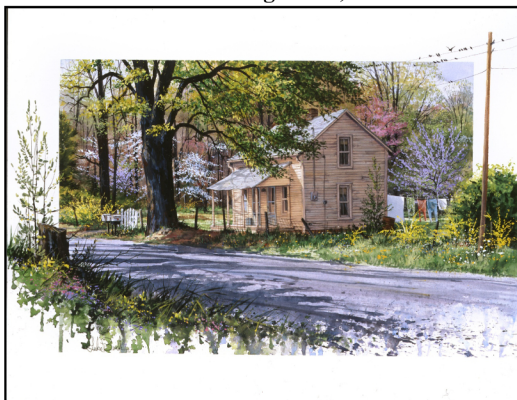

***NEW IN 2014!*** LUKE BUCK ***Watercolor Paintings***  
**GICLEE' on WATERCOLOR PAPER**

**Printed in Limited Edition of 100 S/N - \$85.00 & 10 A/P - \$102.00**

**CATARACT GENERAL STORE**

*Printed from a 15" X 20" Watercolor Painting*  
**Giclee' Printed Image Size, 11" X 15"**

**MANSFIELD MILL**

*Printed from a 30" X 40" Watercolor Painting*  
**Giclee' Printed Image size, 11" X 15"**

**SWEETWATER TRAIL**

*Printed from a 20" X 30" Watercolor Painting*  
**Giclee' Printed Image Size, 11" X 17"**

**EVENING MEETING**

*Printed from a 20" X 30" Watercolor Painting*  
**Giclee' Printed Image Size, 11" X 17"**

**SPRING WASH**

*Printed from a 15" X 20" Watercolor Painting*  
**Giclee' Printed Image Size, 11" X 15"**